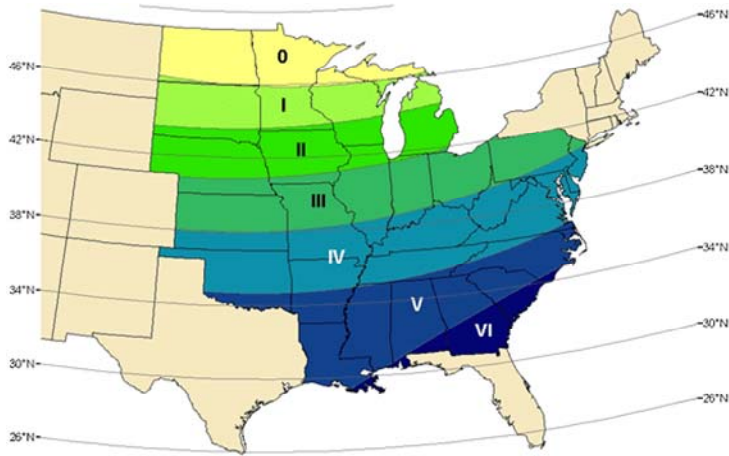

Agronomy 212 – Crop Growth, Productivity, and Management

Soybean - Development and Selection of Genetics

Varieties

Seed Laws

Seed Laws (continued)

Plant Quality Seed

Soybean Maturity Groups

Source: Zhang et al. 2007. Crop Management

Independent Soybean Performance Tests

Iowa Soybean Performance Test

Districts and Locations

Iowa Soybean Performance Test (continued)

Site Layout - Ames

CE - Full Season - SCN	CE - Full Season - non SCN
CW - Full Season - SCN	CW - Full Season - non SCN
CE - Early Season - SCN	CE - Early Season - non SCN
CW - Early Season - SCN	CW - Early Season - non SCN