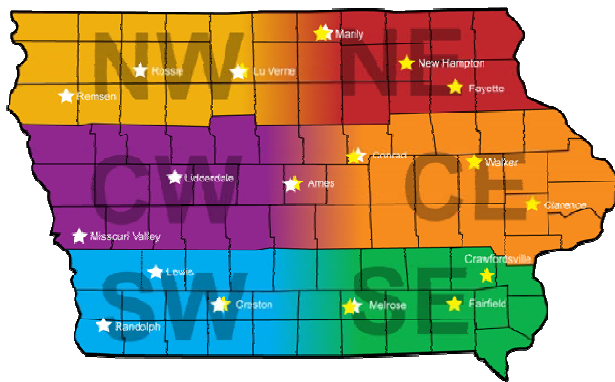

Agronomy 212 – Crop Growth, Productivity, and Management

Soybean - Development and Selection of Genetics

Varieties

Seed Laws

Seed Laws (continued)

Plant Quality Seed

Soybean Maturity Groups

Source: Zhang et al. 2007. Crop Management

Independent Soybean Performance Tests

Iowa Soybean Performance Test

Districts and Locations

Iowa Soybean Performance Test (continued)

Site Layout - Ames

CE - Full Season - SCN	CE - Full Season - non SCN
CW - Full Season - SCN	CW - Full Season - non SCN
CE - Early Season - SCN	CE - Early Season - non SCN
CW - Early Season - SCN	CW - Early Season - non SCN